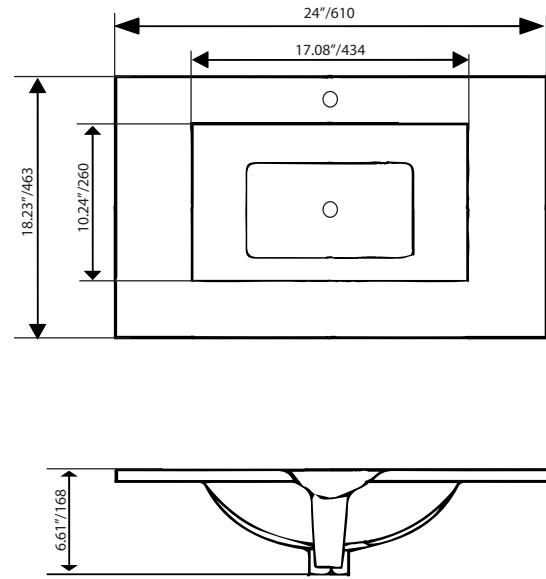

## MODEL OCD1710

<b>OVERALL SIZE</b>	610 mm X 463 mm 24" X 18.23"
<b>BOWL SIZE</b>	434 mm X 260 mm 17.08" X / 10.24"
<b>DEPTH</b>	6.61"/ 168 mm

- Ceramic Top Mount sink
- Drain located center of sink
- Product certified CUPC.